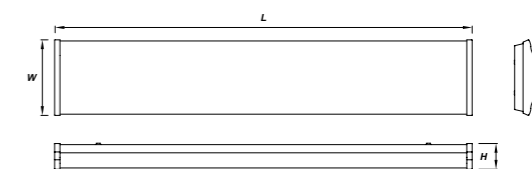

WRR PRISMATIC

Indoor Lighting

وحدة إنارة فلورسنت سقفية ديكورية ذات تصميم أنيق) و مصممة بشكل خاص لتقديم حلول الإنارة العامة بالمعارض التجارية والمدارس والمستشفيات وغيرها من كافة التطبيقات المشابهة.

الوحدة مزودة بمحول تشغيل إلكتروني Ballast أوري الصنع ذو جودة عالية حسب المواصفات القياسية السعودية والدولية. وذات هيكل من الفولاذ المعالج والمطلي حرارياً بدهان إلكتروستاتيكي أبيض مع وجود نائر للضوء من مادة البوليكاربونات المحبب (برزماستيك) CP الذي يعطي توزيعاً منتظماً للإنارة لضمان مردوداً ضوئياً عالياً.

Decorative surface mounted wrap around luminaire especially designed to create general lighting solutions in retail, schools, hospitals, and all other similar applications.

The luminaire is equipped with high efficient electronic European ballast as per Saudi and international standards.

The housing is made of prepainted electrostatic white steel.

The luminaire has polycarbonate covers (prismatic) which gives more light distribution.

Specifications

Mounting	Surface/wall mounted
Lamp type	T8
Lamp holder	G13
Control gear type	Electronic
Light controller	Extruded diffuser (Prismatic)
Voltage Rating/ Freq.	220-240V / 50-60 Hz
Power factor	>0.95
Degree of protection	IP 40
Internal Wiring	0.5 mm sq. solid copper wire, PVC 105 deg C

ORDERING CODE

	L	W	H
Sidra_SRP236E01	1255	208	70
Sidra_SRP218E01	645	208	70