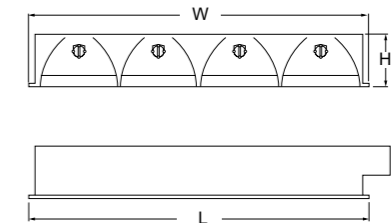

RECESSED

Indoor Lighting

وحدة إنارة غاطسة بالأسقف الصناعية المعلقة ذات المصابيح الفلورسنتية T8 و مصممة بشكل خاص لتقديم حلول للإنارة العامة للمكاتب و المعارض والمستشفيات والمدارس وكافة التطبيقات المشابهة.

الوحدة مزودة بمحول تشغيل إلكتروني Ballast أوروبي الصنع ذو جودة عالية حسب المواصفات القياسية السعودية والدولية. و ذات هيكل من الفولاذ المعالج والمطلي حرارياً بدهان إلكتروستاتيكي أبيض وعواكس من الألمنيوم اللامع والذي يمتاز بدقة التصميم ودرجة نقاء ممتازة تضمن مردوداً ضوئياً عالياً.

Ceiling recessed T8 luminaire especially designed to create general lighting solutions in offices, retail, hospitals schools and all other similar applications.

The luminaire is equipped with high efficient electronic European ballast as per Saudi and international standards. The housing is made of painted steel.

The reflector is made of high quality aluminum designed to provide high light efficiency.

Specifications

Mounting	Ceiling recessed
Lamp type	T8
Lamp holder	G13
Control gear type	Electronic
Light controller	Single parabolic specular
Voltage Rating/ Freq.	220-240V / 50-60 Hz
Power factor	>0.95
Degree of protection	IP 20
Internal Wiring	0.5 mm sq. solid copper wire, PVC 105 deg C

ORDERING CODE

	L	W	H
Sidra_RL418E01	597	597	90
Sidra_RL218E01	597	297	90