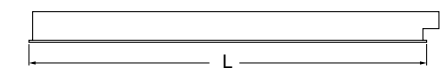

RECESSED

Indoor Lighting

وحدة إنارة غاطسة بالأسقف الصناعية المعلقة ذات المصابيح الفلورسنتية T8 و مصممة بشكل خاص لتقديم حلول للإنارة العامة للمكاتب و المعارض والمدارس وكافة التطبيقات المشابهة. الوحدة مزودة بمحول تشغيل إلكتروني Ballast أوروبي الصنع ذو جودة عالية حسب المواصفات القياسية السعودية والدولية. و ذات هيكل من الفولاذ المعالج والمطلي حرارياً بدهان إلكتروستاتيكي أبيض وغطاء من البوليكاربونات اما اوبال CD والذي ينثر الضوء بدرجات متفاوتة أو محب (برزماتيک) CP والذي يعطي توزيعاً منتظماً للإنارة.

Ceiling recessed T8 luminaire especially designed to create general lighting solutions in offices, retail, hospitals, schools and all other similar applications.

The luminaire is equipped with high efficient electronic European ballast as per Saudi and international standards. The housing is made of painted steel.

The luminaire available with two polycarbonate covers (opal/prismatic), the opal gives good light distribution while prismatic gives more light distribution.

Specifications

Mounting	Ceiling recessed
Lamp type	T8
Lamp holder	G13
Control gear type	Electronic
Light controller	Prismatic/opal diffuser
Voltage Rating/ Freq.	220-240V / 50-60 Hz
Power factor	>0.95
Degree of protection	IP 40
Internal Wiring	0.5 mm sq. solid copper wire, PVC 105 deg C

ORDERING CODE

	L	W	H
Sidra_RCP436E01	1197	597	90
Sidra_RCP236E01	1197	297	90
Sidra_RCO436E01	1197	597	90
Sidra_RCO236E01	1197	297	90