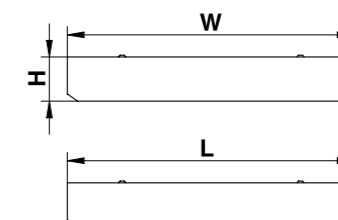

SURFACE

Indoor Lighting

وحدة إنارة فلورسنت سقوية (تثبيت ظاهري) ذات المصابيح الفلورسنتية T8 و مصممة بشكل خاص لتقديم حلول للإنارة العامة للمكاتب و المعارض والمدارس وكافة التطبيقات المشابهة. الوحدة مزودة بمحول تشغيل إلكتروني Ballast أوروبي الصنع ذو جودة عالية حسب المواصفات القياسية السعودية والدولية. و ذات هيكل من الفولاذ المعالج والمطلي حرارياً بدهان إلكتروستاتيكي أبيض وعواكس من الألمنيوم النقي والذي يمتاز بدقة التصميم ودرجة نقاء ممتازة تضمن مردوداً ضوئياً عالياً.

Surface mounted T8 luminaire especially designed to create general lighting solutions in offices, retail, hospitals schools and all other similar applications.

The luminaire is equipped with high efficient electronic European ballast as per Saudi and international standards. The housing is made of painted steel.

The reflector is made of high quality aluminum designed to provide high light efficiency.

Specifications

Mounting	Surface mounted
Lamp type	T8
Lamp holder	G13
Control gear type	Electronic
Light controller	Single parabolic specular
Voltage Rating/ Freq.	220-240V / 50-60 Hz
Power factor	>0.95
Degree of protection	IP 20
Internal Wiring	0.5 mm sq. solid copper wire, PVC 105 deg C

ORDERING CODE

	L	W	H
Sidra_SL418E01	630	630	90
Sidra_SL218E01	630	330	90