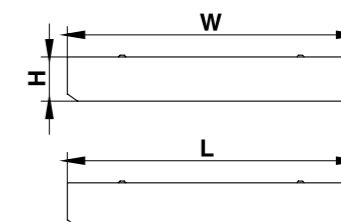

SURFACE

Indoor Lighting

وحدة إنارة فلورسنت سقوية (تثبيت ظاهري) ذات المصابيح الفلورسنتية T8 و مصممة بشكل خاص لتقديم حلول للإنارة العامة للمكاتب و المعارض والمدارس وكافة التطبيقات المشابهة. الوحدة مزودة بمحول تشغيل إلكتروني Ballast أوروبي الصنع ذو جودة عالية حسب المواصفات القياسية السعودية والدولية. و ذات هيكل من الفولاذ المعالج والمطلي حرارياً بدهان إلكتروستاتيكي أبيض وعواكس من الألمونيوم النقي والذي يمتاز بدقة التصميم ودرجة نقاء ممتازة تضمن مردوداً ضوئياً عالياً.

Surface mounted T8 luminaire especially designed to create general lighting solutions in offices, retail, hospitals schools and all other similar applications.

The luminaire is equipped with high efficient electronic European ballast as per Saudi and international standards. The housing is made of painted steel.

The reflector is made of high quality aluminum designed to provide high light efficiency.

Specifications

Mounting	Surface mounted
Lamp type	T8
Lamp holder	G13
Control gear type	Electronic
Light controller	Single parabolic specular
Voltage Rating/ Freq.	220-240V / 50-60 Hz
Power factor	>0.95
Degree of protection	IP 20
Internal Wiring	0,5 mm sq. solid copper wire, PVC 105 deg C

ORDERING CODE

	L	W	H
Sidra_SL436E01	1230	630	90
Sidra_SL236E01	1230	330	90