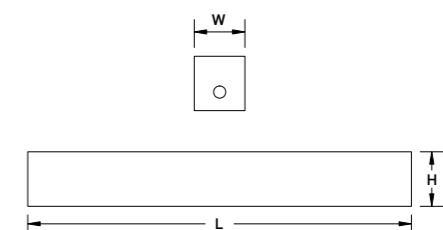

WRR PRISMATIC

Indoor Lighting

وحدة إنارة فلورسنت مناسبة للتثبيت السطحي بالأسقف و مصممة بشكل خاص لتقديم حلول الإنارة العامة بالمعارض التجارية والمدارس والمستشفيات وغيرها من كافة التطبيقات المشابهة. الوحدة مزودة بمحول تشغيل إلكتروني Ballast أوروبي الصنع ذو جودة عالية حسب المواصفات القياسية السعودية والدولية. وذات هيكل من الفولاذ المعالج والمطلي حرارياً بدهان إلكتروستاتيكي أبيض مع وجود نائر للضوء من مادة الأكريليك المحجب (برزماستيك) CP الذي يعطي توزيعاً منتظماً للإنارة لضمان مردوداً ضوئياً عالياً.

Surface T8 wrap around luminaire especially designed to create general lighting solutions in retail, schools, hospitals, and all other similar applications.

The luminaire is equipped with high efficient electronic European ballast as per Saudi and international standards.

The housing is made of prepainted electrostatic white steel.

The luminaire has polycarbonate covers (prismatic) which gives more light distribution.

Specifications

Mounting	Surface/wall mounted
Lamp type	T8
Lamp holder	G13
Control gear type	Electronic
Light controller	Extruded diffuser (Prismatic)
Voltage Rating/ Freq.	220-240V / 50-60 Hz
Power factor	>0.95
Degree of protection	IP 40
Internal Wiring	0.5 mm sq. solid copper wire, PVC 105 deg C

ORDERING CODE

	L	W	H
Sidra_SRP236E02	1235	135	60
Sidra_SRP218E02	635	135	60