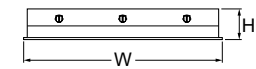

RECESSED

Indoor Lighting

وحدة إنارة غاطسة بالأسقف الصناعية المعلقة ذات المصابيح الفلورسنتية T8 و مصممة بشكل خاص لتقديم حلول للإنارة العامة للمكاتب و المعارض والمدارس وكافة التطبيقات المشابهة. الوحدة مزودة بمحول تشغيل إلكتروني Ballast أوروبي الصنع ذو جودة عالية حسب المواصفات القياسية السعودية والدولية. و ذات هيكل من الفولاذ المعالج والمطلي حرارياً بدهان إلكتروستاتيكي أبيض وغطاء من البوليكاربونات اما اوبال CD والذي ينثر الضوء بدرجات متفاوتة أو محبب (برزماتيكي) CP والذي يعطي توزيعاً منتظماً للإنارة.

Ceiling recessed T8 luminaire especially designed to create general lighting solutions in offices, retail, hospitals, schools and all other similar applications.

The luminaire is equipped with high efficient electronic European ballast as per Saudi and international standards. The housing is made of painted steel.

The luminaire available with two polycarbonate covers (opal/prismatic), the opal gives good light distribution while prismatic gives more light distribution.

Specifications

Mounting	Ceiling recessed
Lamp type	T8
Lamp holder	G13
Control gear type	Electronic
Light controller	Prismatic/opal diffuser
Voltage Rating/ Freq.	220-240V / 50-60 Hz
Power factor	>0.95
Degree of protection	IP 40
Internal Wiring	0.5 mm sq. solid copper wire, PVC 105 deg C

ORDERING CODE

	L	W	H
Sidra_RCP418E01	597	597	90
Sidra_RCP218E01	597	297	90
Sidra_RCO418E01	597	597	90
Sidra_RCO218E01	597	297	90