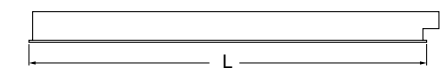

RECESSED

Indoor Lighting

وحدة إنارة غاطسة بالأسقف الصناعية المعلقة ذات المصابيح الفلورسنتية T8 و مصممة بشكل خاص لتقديم حلول للإنارة العامة للمكاتب و المعارض والمدارس وكافة التطبيقات المشابهة. الوحدة مزودة بمحول تشغيل إلكتروني Ballast أوروبي الصنع ذو جودة عالية حسب المواصفات القياسية السعودية والدولية. و ذات هيكل من الفولاذ المعالج والمطلي حرارياً بدهان إلكتروستاتيكي أبيض وغطاء من البوليكاربونات اما اوبال CD والذي ينثر الضوء بدرجات متفاوتة أو محبب (برزماتيكي) CP والذي يعطي توزيعاً منتظماً للإنارة.

Ceiling recessed T8 luminaire especially designed to create general lighting solutions in offices, retail, hospitals, schools and all other similar applications.

The luminaire is equipped with high efficient electronic European ballast as per Saudi and international standards. The housing is made of painted steel.

The luminaire available with two polycarbonate covers (opal/prismatic), the opal gives good light distribution while prismatic gives more light distribution.

Specifications

Mounting	Ceiling recessed
Lamp type	T8
Lamp holder	G13
Control gear type	Electronic
Light controller	Prismatic/opal diffuser
Voltage Rating/ Freq.	220-240V / 50-60 Hz
Power factor	>0.95
Degree of protection	IP 40
Internal Wiring	0.5 mm sq. solid copper wire, PVC 105 deg C

ORDERING CODE

	L	W	H
Sidra_RCP418E01	597	597	90
Sidra_RCP218E01	597	297	90
Sidra_RCO418E01	597	597	90
Sidra_RCO218E01	597	297	90