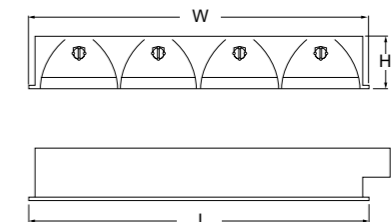

RECESSED

Indoor Lighting

وحدة إنارة غاطسة بالأسقف الصناعية المعلقة ذات المصابيح الفلورسنتية T8 و مصممة بشكل خاص لتقديم حلول للإنارة العامة للمكاتب و المعارض والمستشفيات والمدارس وكافة التطبيقات المشابهة.

الوحدة مزودة بمحول تشغيل إلكتروني Ballast أوروبي الصنع ذو جودة عالية حسب المواصفات القياسية السعودية والدولية. و ذات هيكل من الفولاذ المعالج والمطلي حرارياً بدهان إلكتروستاتيكي أبيض وعواكس من الألمنيوم اللامع والذي يمتاز بدقة التصميم ودرجة نقاء ممتازة تضمن مردوداً ضوئياً عالياً.

Ceiling recessed T8 luminaire especially designed to create general lighting solutions in offices, retail, hospitals schools and all other similar applications.

The luminaire is equipped with high efficient electronic European ballast as per Saudi and international standards. The housing is made of painted steel.

The reflector is made of high quality aluminum designed to provide high light efficiency.

Specifications

Mounting	Ceiling recessed
Lamp type	T8
Lamp holder	G13
Control gear type	Electronic
Light controller	Single parabolic specular
Voltage Rating/ Freq.	220-240V / 50-60 Hz
Power factor	>0.95
Degree of protection	IP 20
Internal Wiring	0.5 mm sq. solid copper wire, PVC 105 deg C

ORDERING CODE

	L	W	H
Sidra_RL436E01	1197	597	90
Sidra_RL236E01	1197	297	90