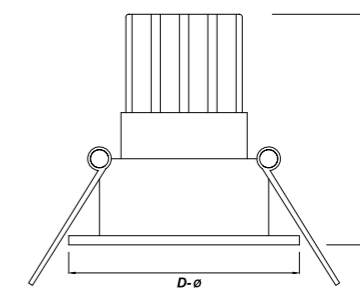

LED SPOTLIGHT

Indoor Lighting

وحدة إنارة (اسبوت لايت) غاطسة ذات تصميم أنيق ورائع، تعمل باستخدام تقنية LED والتي لها عمر طويل يصل لأكثر من 50,000 ساعة تشغيل مما يقلل التكاليف والصيانة إلى حد كبير.

الوحدة مصممة بشكل خاص لتقديم حلول الإنارة العامة للمنازل والمكاتب والمعارض والفنادق وكافة التطبيقات المشابهة. الوحدة مزودة بمحول تشغيل إلكتروني Driver أوروبي الصنع ذو جودة عالية حسب المواصفات القياسية السعودية والدولية. و ذات هيكل من الألومنيوم المطلّي بدهان إلكتروستاتيكي أبيض عالي الجودة. الوحدة مزودة بعاكس من الألومنيوم النقي مع نثر من الزجاج لضمان مردوداً ضوئياً عالياً.

Recessed LED spotlight with special super thin body design and has long life time (50,000 hrs) with best power consumption and Performance.

LED downlight especially designed to create general lighting solutions in houses, hotels, offices, retail and all other similar applications.

It's equipped with high efficient electronic European driver as per Saudi and international standards.

The housing is die-cast aluminum with glass diffuser to provide high light efficiency.

Specifications

Color temperature	Warm white / White
Color rendering index	Ra ≥ 80
LED driver (include)(LED)	(CE)
LED-current (LED)	Constant current LED driver
LED power	5W - 8W
Degree of protection	IP40
Input	220-240V AC 50/60Hz
Operating temperature	-10 : 40°C
Rated life hours	50,000 Hrs (@25°C)

ORDERING CODE

	Ø	H
SIDRA_RLED5E01	70	65
SIDRA_RLED5E02	70	65
SIDRA_RLED8E01	70	65
SIDRA_RLED8E02	70	65